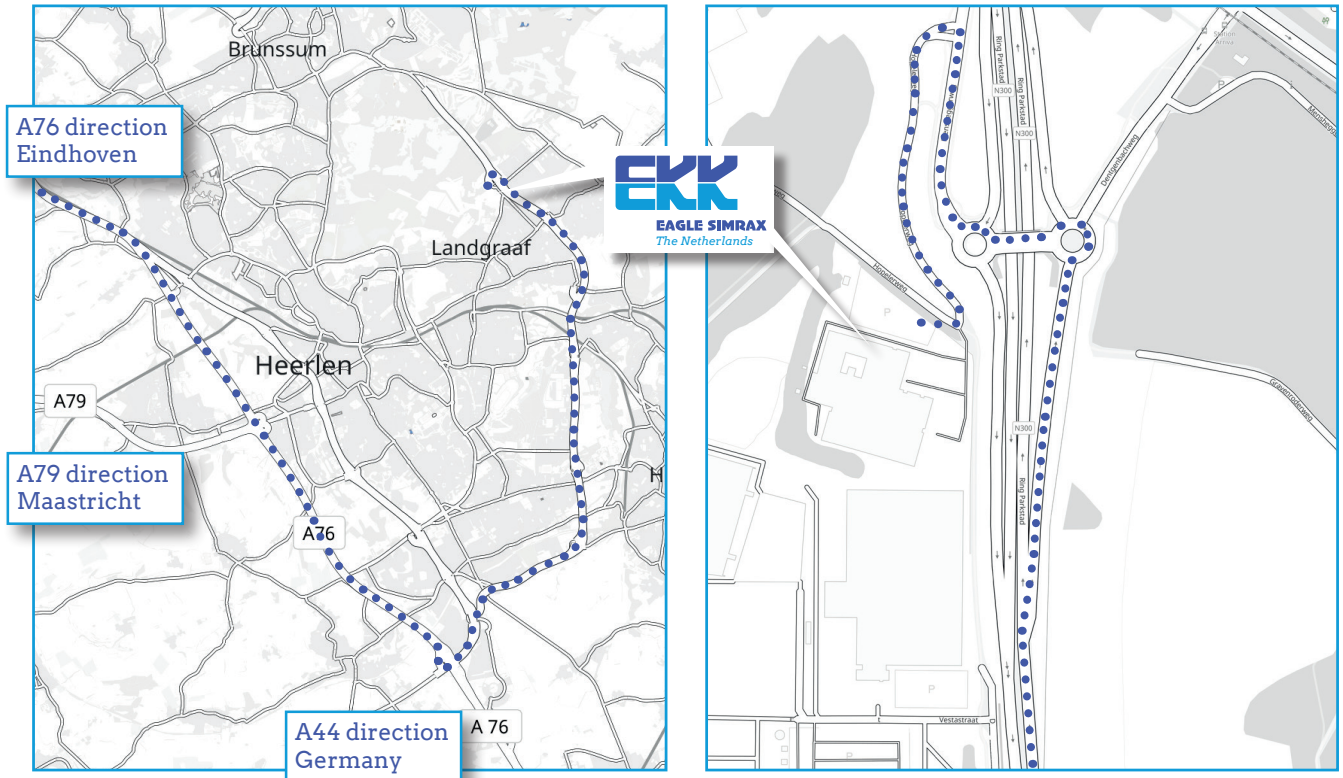

EAGLE SIMRAX
The Netherlands

Route Description to Eagle Simrax

Route

Coming from Eindhoven:

Follow the A76 towards Aachen, Germany. Take exit N281 towards Kerkrade. Take a right towards the N300. Follow the N300 until exit Eyselshoven. Go left on the first roundabout and right on the second roundabout, towards Mensheggerweg. Go left to the Hopelerweg and follow the street until the entrance of EKK Eagle Simrax.

Coming from Maastricht:

Follow the A79 to Heerlen and take a right to follow the A76 towards Aachen, Germany. Take exit N281 towards Kerkrade. Take a right towards the N300. Follow the N300 until exit Eyselshoven. Go left on the

first roundabout and right on the second roundabout, towards Mensheggerweg. Go left to the Hopelerweg and follow the street until the entrance of EKK Eagle Simrax.

Coming from Aachen, Germany:

Follow the A44/A67 towards Heerlen, the Netherlands. Take exit N281 towards Kerkrade. Take a right towards the N300. Follow the N300 until exit Eyselshoven. Go left on the first roundabout and right on the second roundabout, towards Mensheggerweg. Go left to the Hopelerweg and follow the street until the entrance of EKK Eagle Simrax.